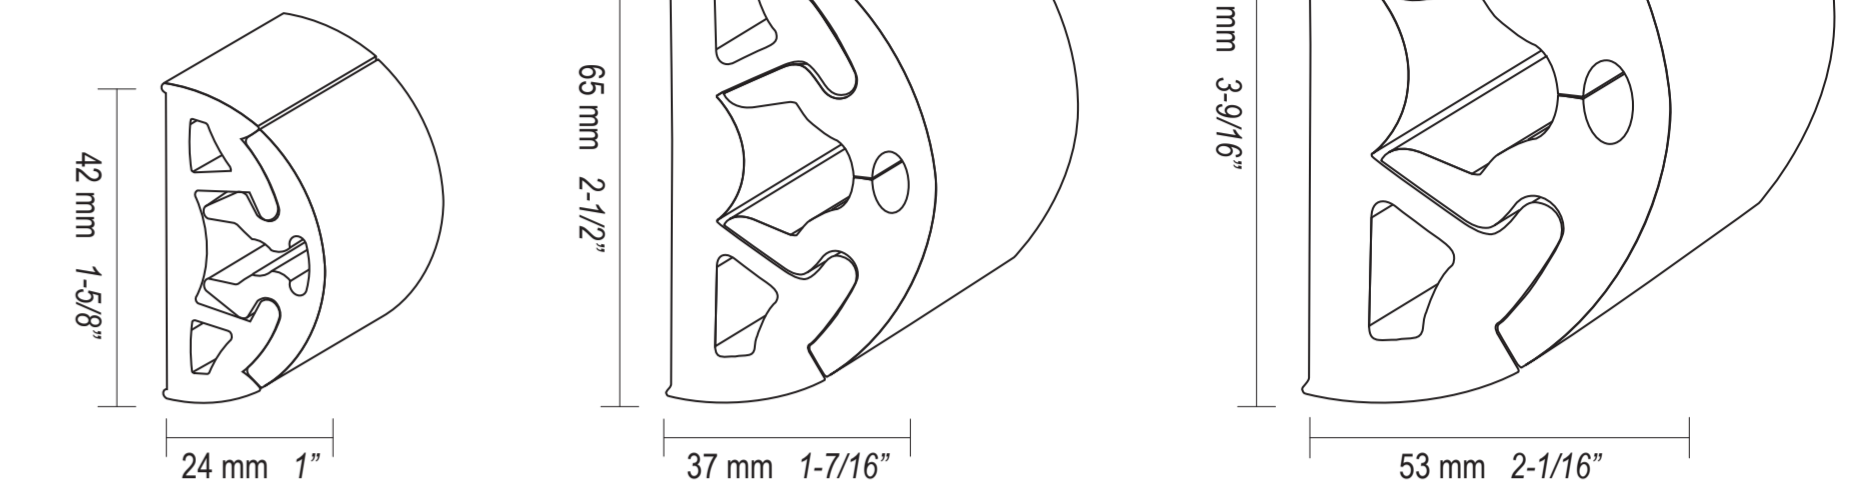

binò

WITHOUT LIP

BINO 40   BINO 65   BINO 90