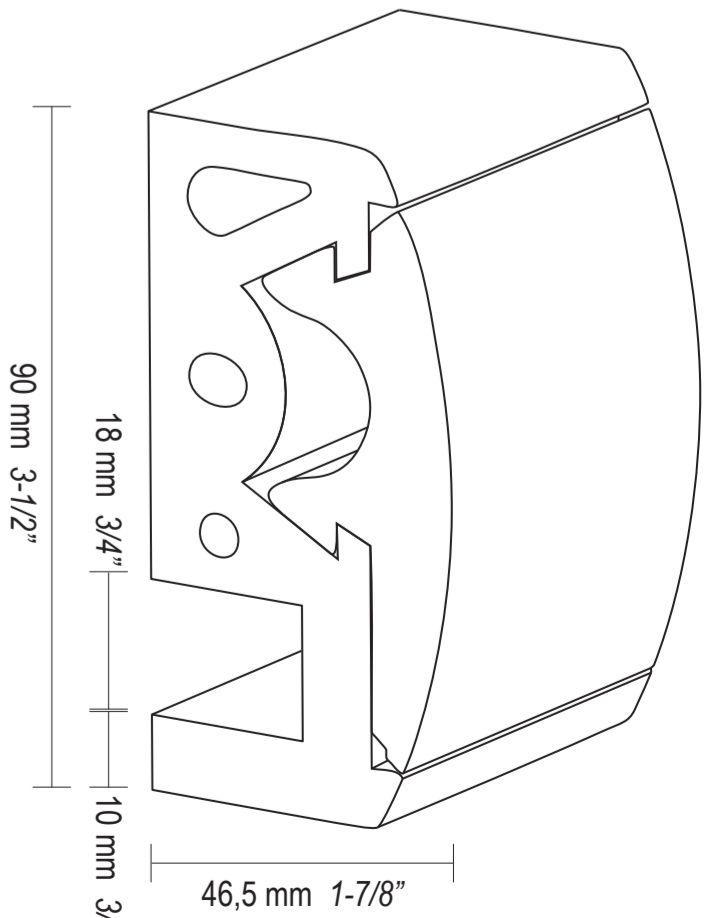

SPHÆRA SLIM 25 SPHÆRA SLIM 35 SPHÆRA SLIM 50 SPHÆRA SLIM 65

SYMBOLS

For installation on flat surface

For installation with deck joint

For installation with sandwich junction

binox

WITHOUT LIP

BINOX 25 BINOX 35 BINOX 50 BINOX 65

binò

WITHOUT LIP

BINO 40 BINO 65 BINO 90

WITH LIP

BINO 40 BINO 65 BINO 90

Qbe

QBE 65

QBE 90