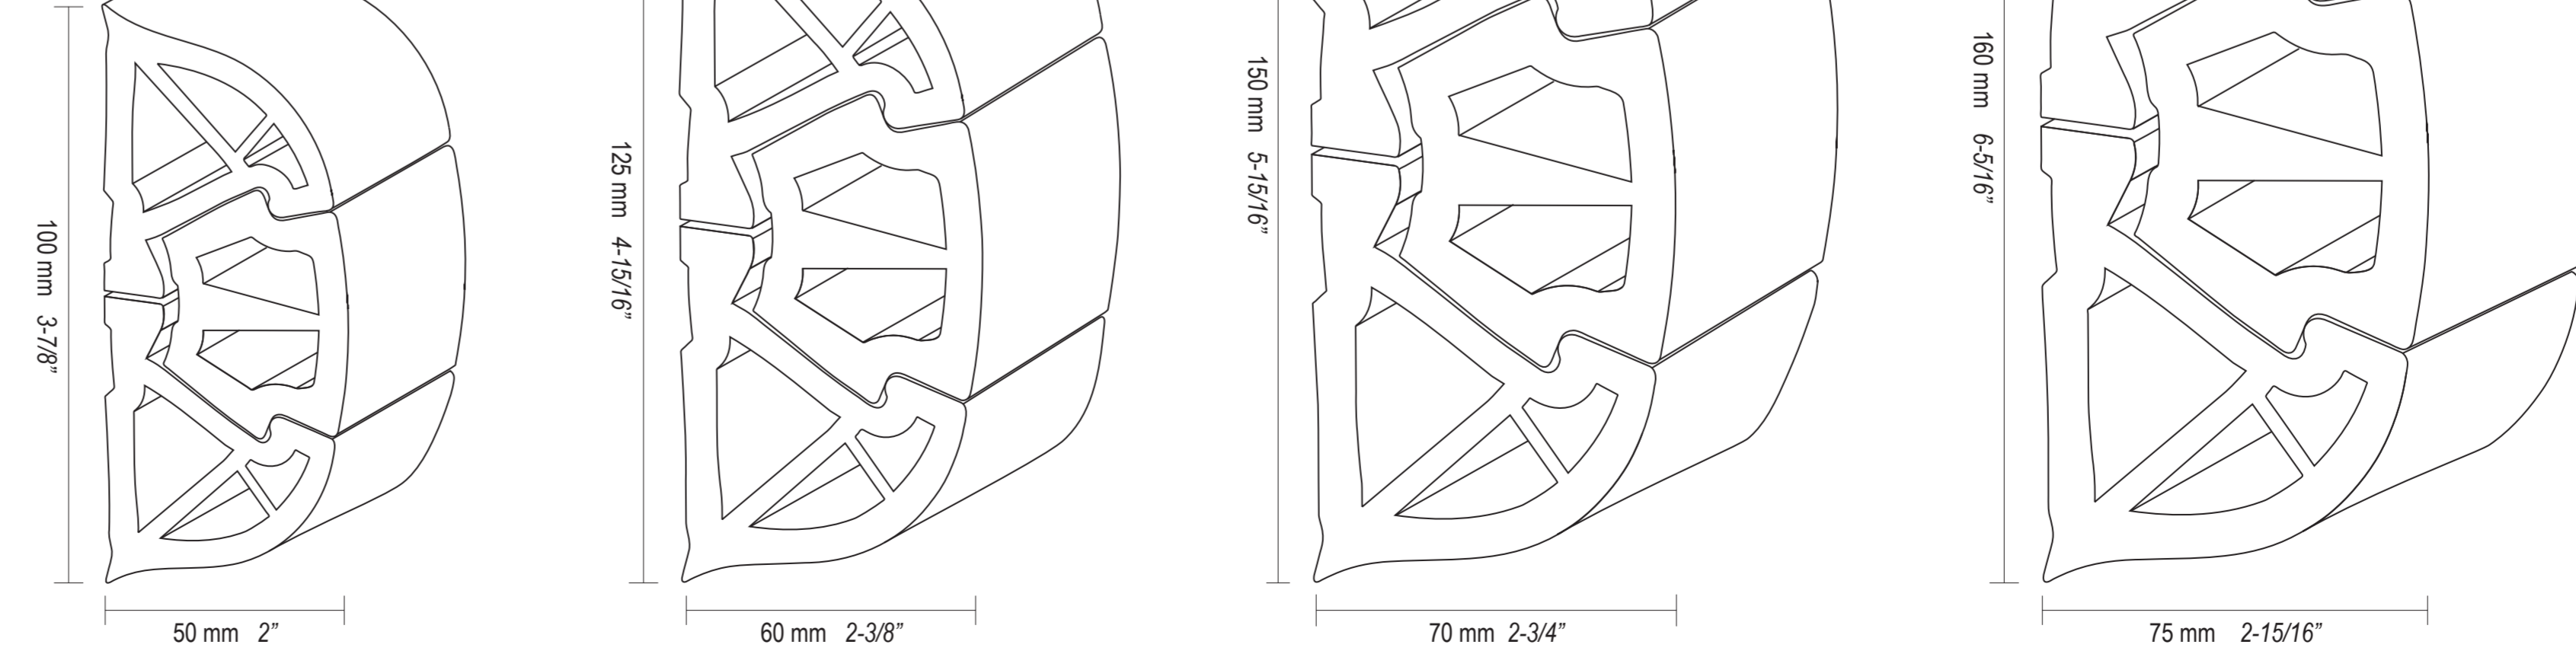

SPHÆRA SLIM 25 SPHÆRA SLIM 35 SPHÆRA SLIM 50 SPHÆRA SLIM 65

SYMBOLS

For installation on flat surface

For installation with deck joint

For installation with sandwich junction

binox

WITHOUT LIP

BINOX 25 BINOX 35 BINOX 50 BINOX 65

WITH LIP

BINOX 25 BINOX 35 BINOX 50 BINOX 65

RADIAL®

WITHOUT LIP

RADIAL 30 RADIAL 40 RADIAL 52 RADIAL 65

bumper

WITHOUT LIP

BUMPER 100 BUMPER 125 BUMPER 150 BUMPER 160

binò

WITHOUT LIP

BINO 40 BINO 65 BINO 90

WITH LIP

BINO 40 BINO 65 BINO 90

Qbe

QBE 65

QBE 90