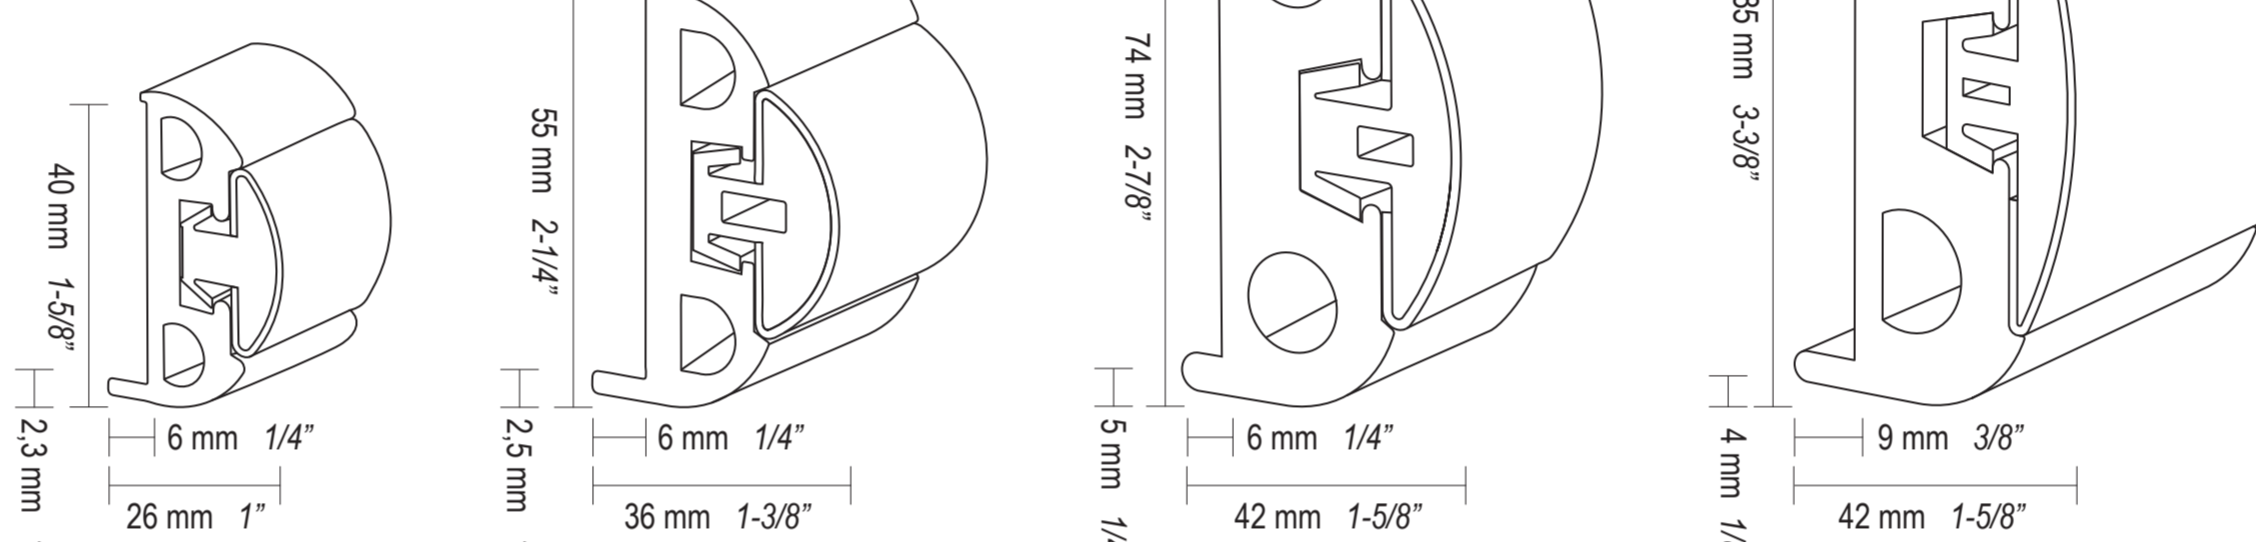

WITH LIP

BINOX 25   BINOX 35   BINOX 50   BINOX 65