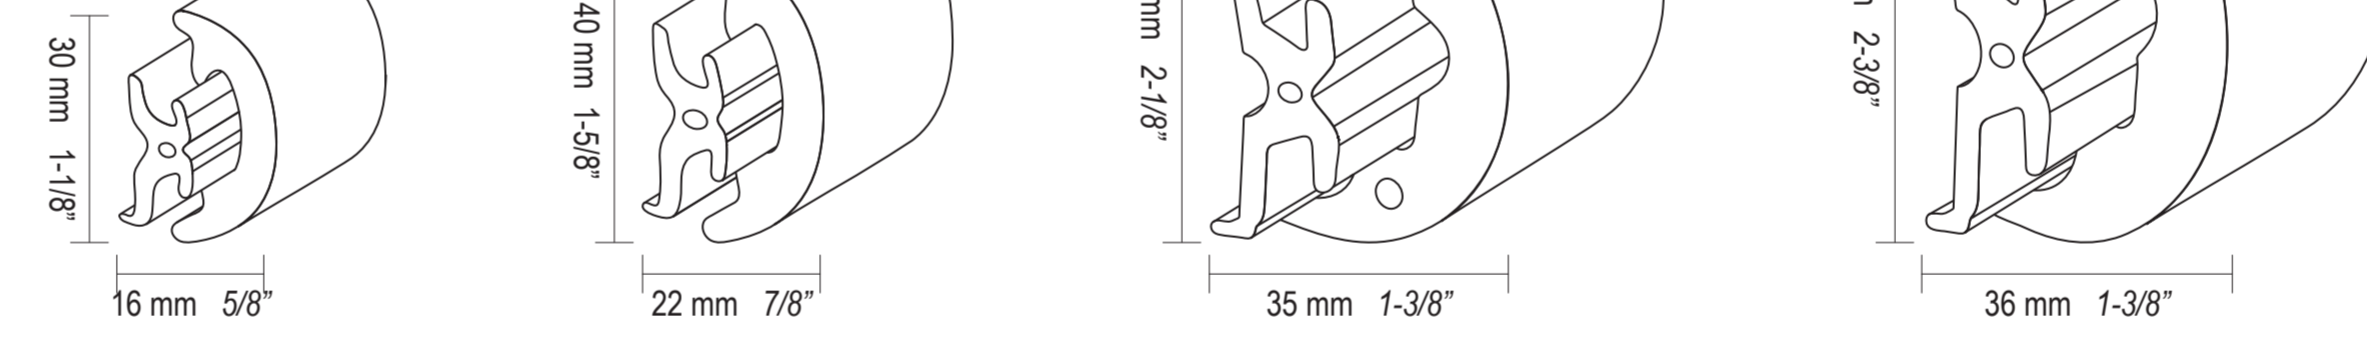

SPHÆRA SLIM 25 SPHÆRA SLIM 35 SPHÆRA SLIM 50 SPHÆRA SLIM 65

SYMBOLS

For installation on flat surface

For installation with deck joint

For installation with sandwich junction

binox

WITHOUT LIP

BINOX 25 BINOX 35 BINOX 50 BINOX 65

WITH LIP

BINOX 25 BINOX 35 BINOX 50 BINOX 65

RADIAL®

WITHOUT LIP

RADIAL 30 RADIAL 40 RADIAL 52 RADIAL 65

bumper

WITHOUT LIP

BUMPER 100 BUMPER 125 BUMPER 150 BUMPER 160