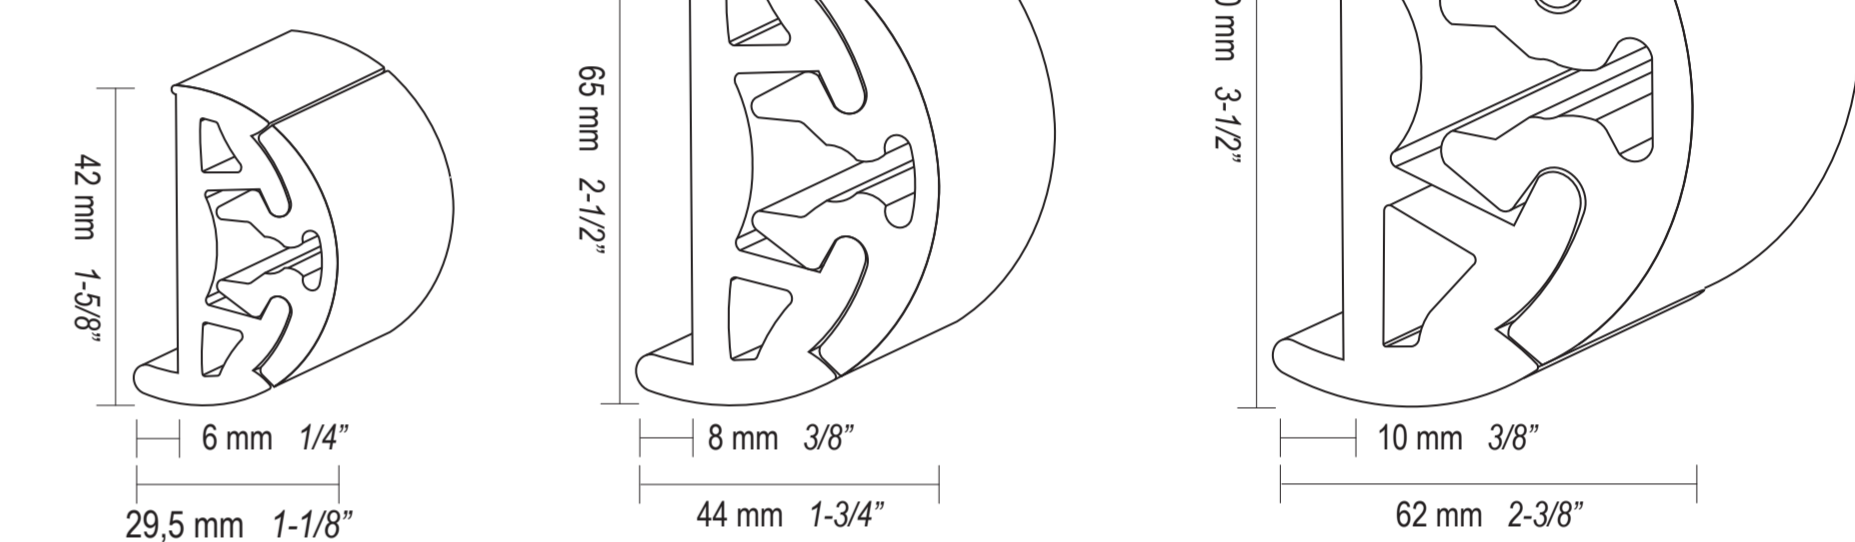

SPHÆRA SLIM 25 SPHÆRA SLIM 35 SPHÆRA SLIM 50 SPHÆRA SLIM 65

SYMBOLS

For installation on flat surface

For installation with deck joint

For installation with sandwich junction

binox

WITHOUT LIP

BINOX 25 BINOX 35 BINOX 50 BINOX 65

binò

WITHOUT LIP

BINO 40 BINO 65 BINO 90

WITH LIP

BINO 40 BINO 65 BINO 90

Qbe

QBE 65

QBE 90