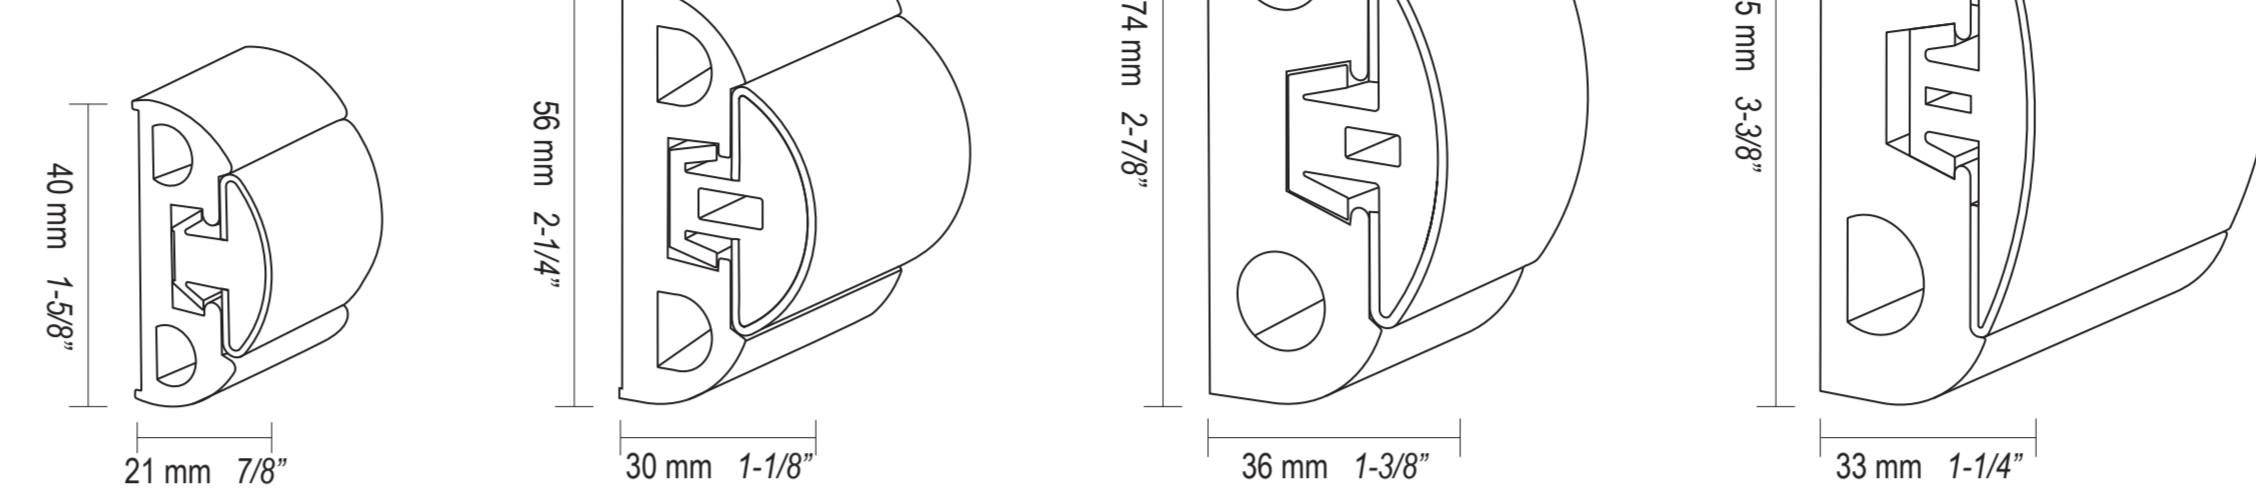

SPHÆRA SLIM 25 SPHÆRA SLIM 35 SPHÆRA SLIM 50 SPHÆRA SLIM 65

SYMBOLS

For installation on flat surface

For installation with deck joint

For installation with sandwich junction

binox

WITHOUT LIP

BINOX 25 BINOX 35 BINOX 50 BINOX 65