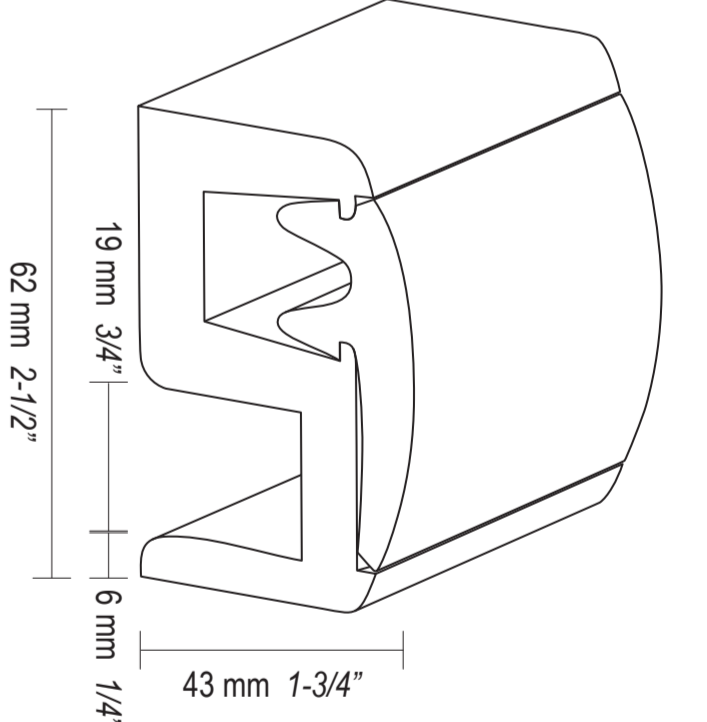

SPHÆRA SLIM 25 SPHÆRA SLIM 35 SPHÆRA SLIM 50 SPHÆRA SLIM 65

SYMBOLS

For installation on flat surface

For installation with deck joint

For installation with sandwich junction

binox

WITHOUT LIP

BINOX 25 BINOX 35 BINOX 50 BINOX 65

binò

WITHOUT LIP

BINO 40 BINO 65 BINO 90

WITH LIP

BINO 40 BINO 65 BINO 90

Qbe

QBE 65

QBE 90